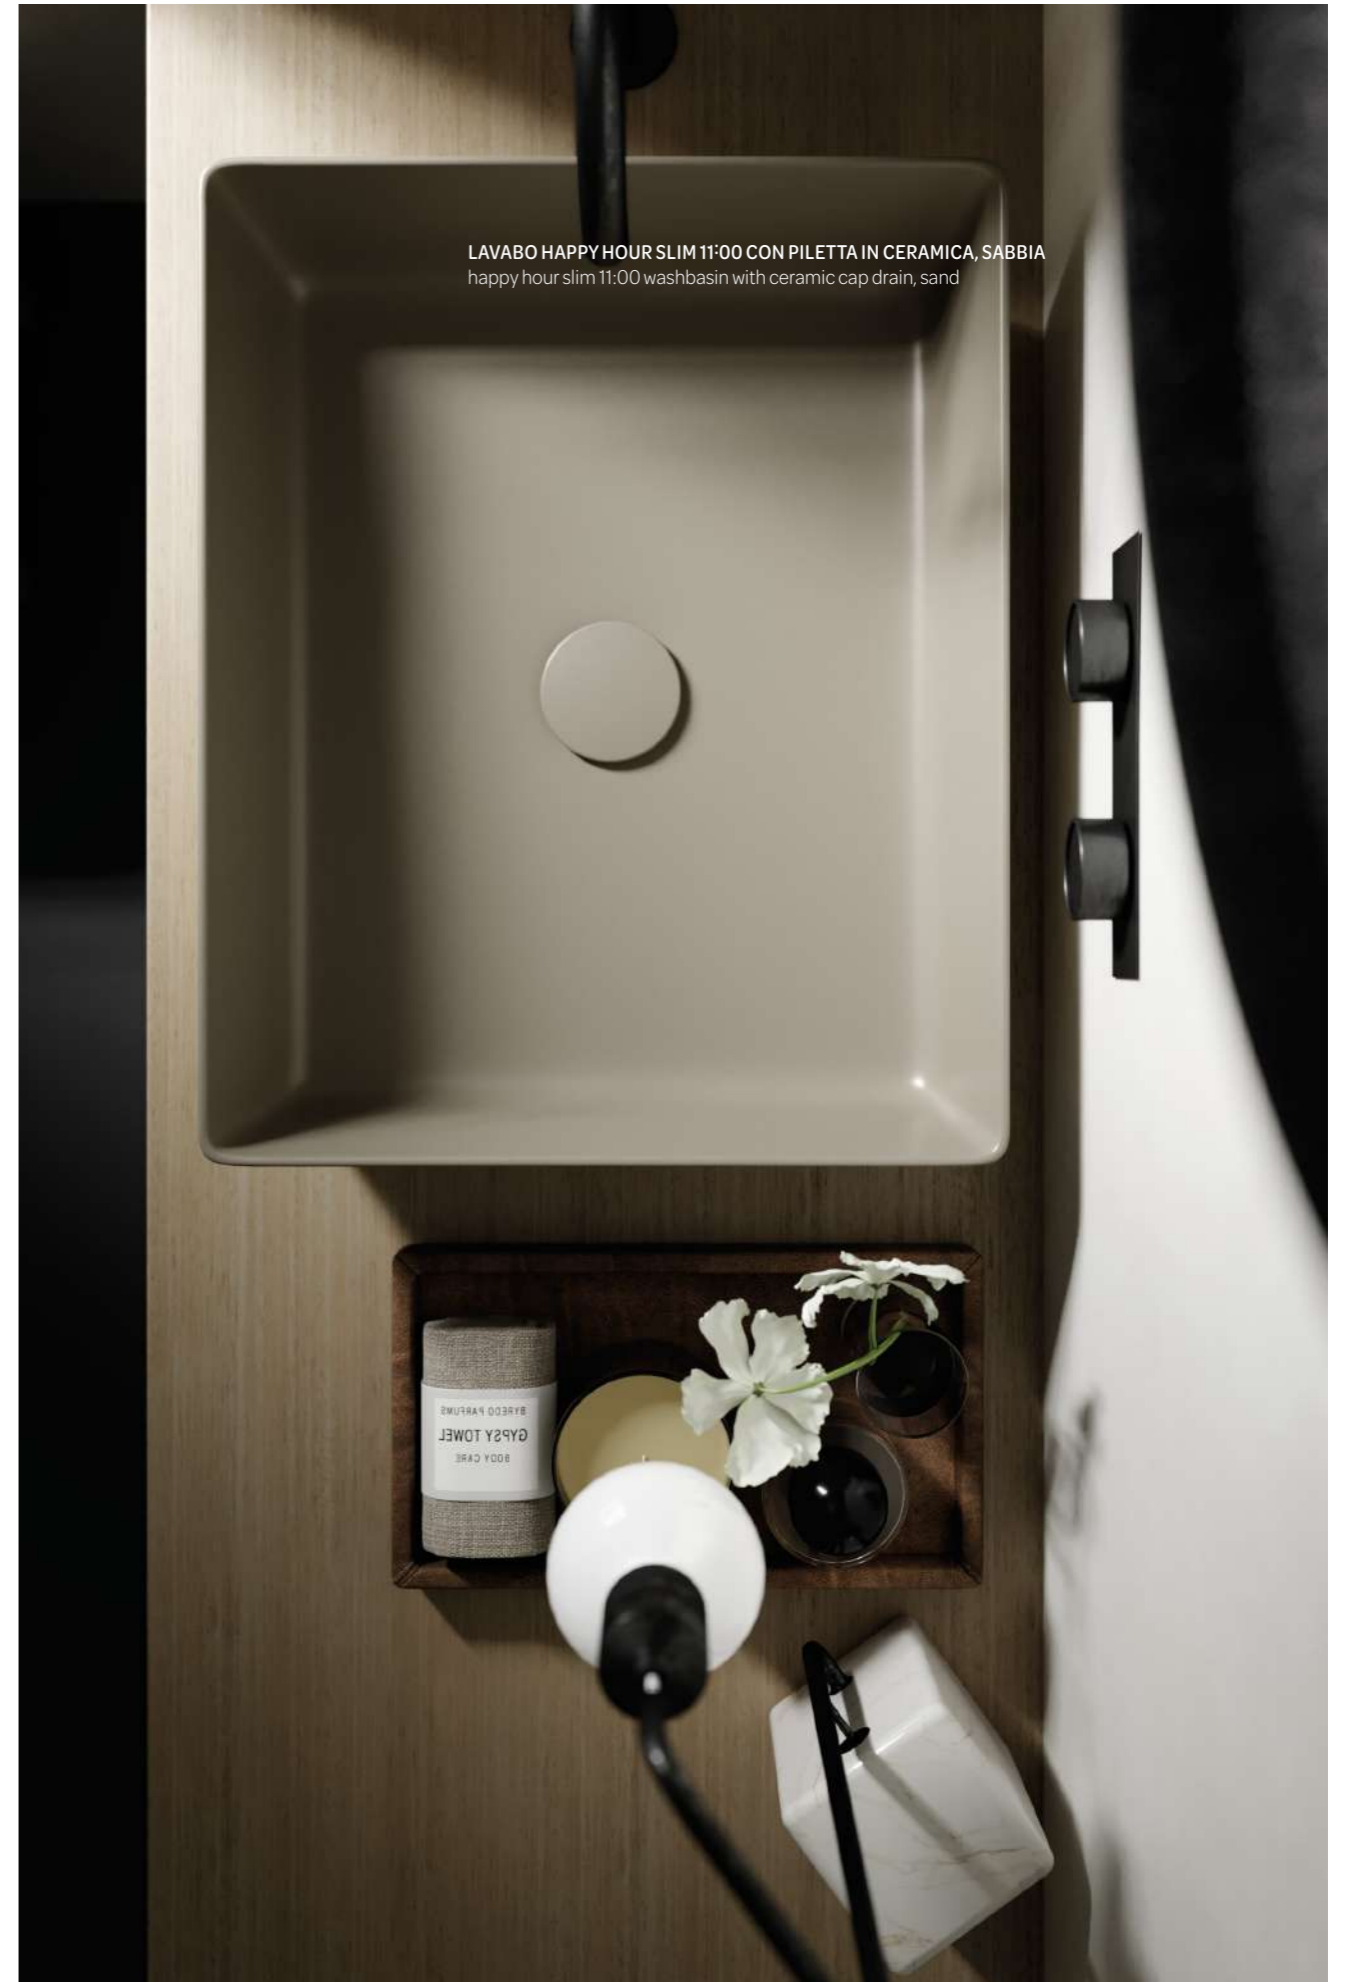

LAVABO HAPPY HOUR SLIM 11:00 CON PILETTA IN CERAMICA, SABBIA
happy hour slim 11:00 washbasin with ceramic cap drain, sand