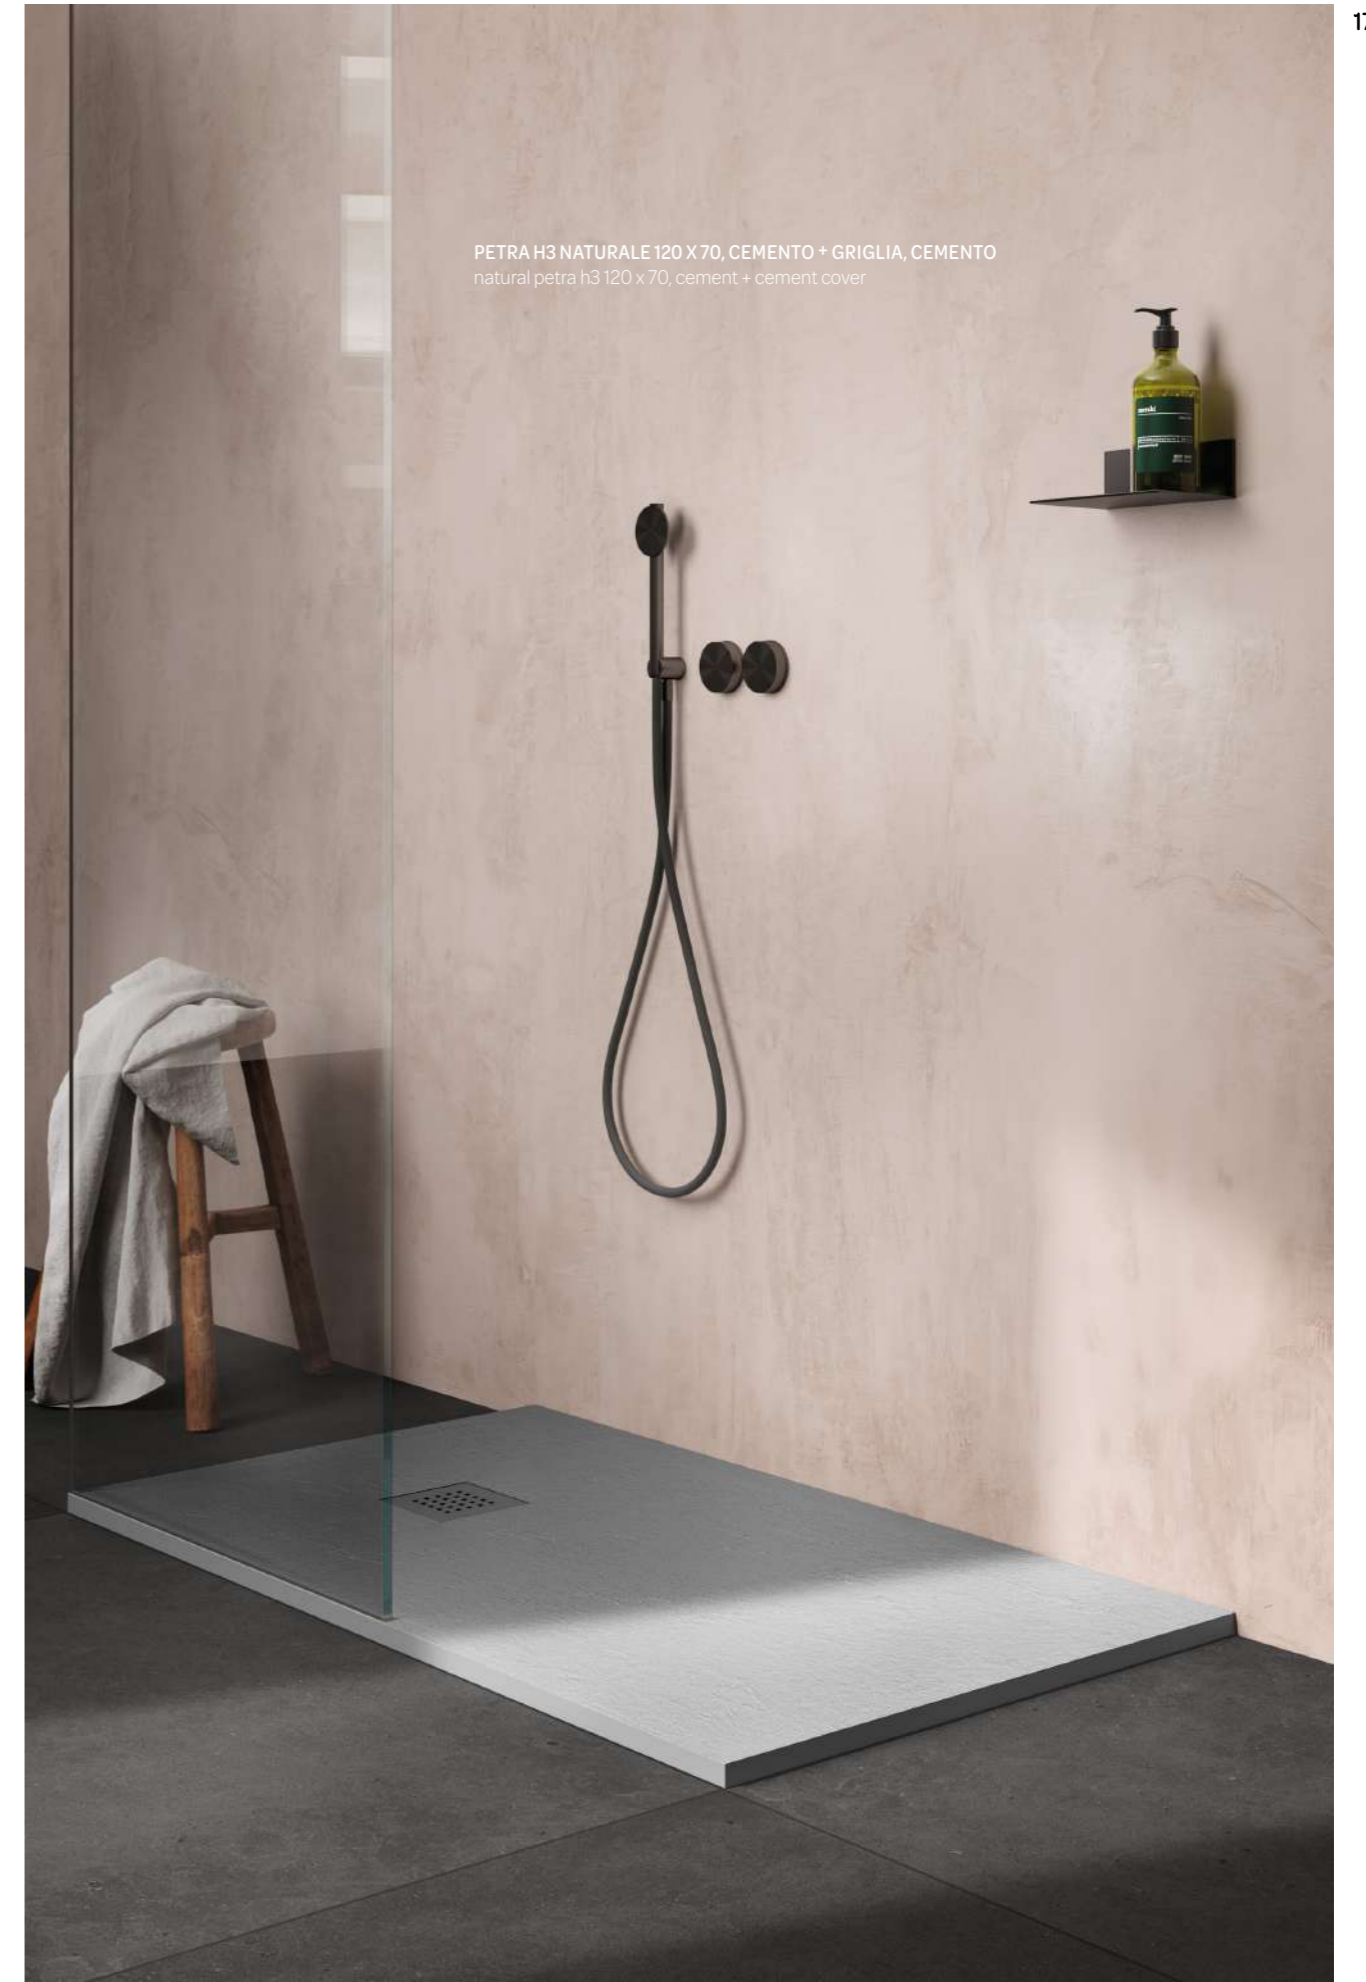

PETRA H3 NATURALE 120 X 70, CEMENTO + GRIGLIA, CEMENTO
natural petra h3 120 x 70, cement + cement cover