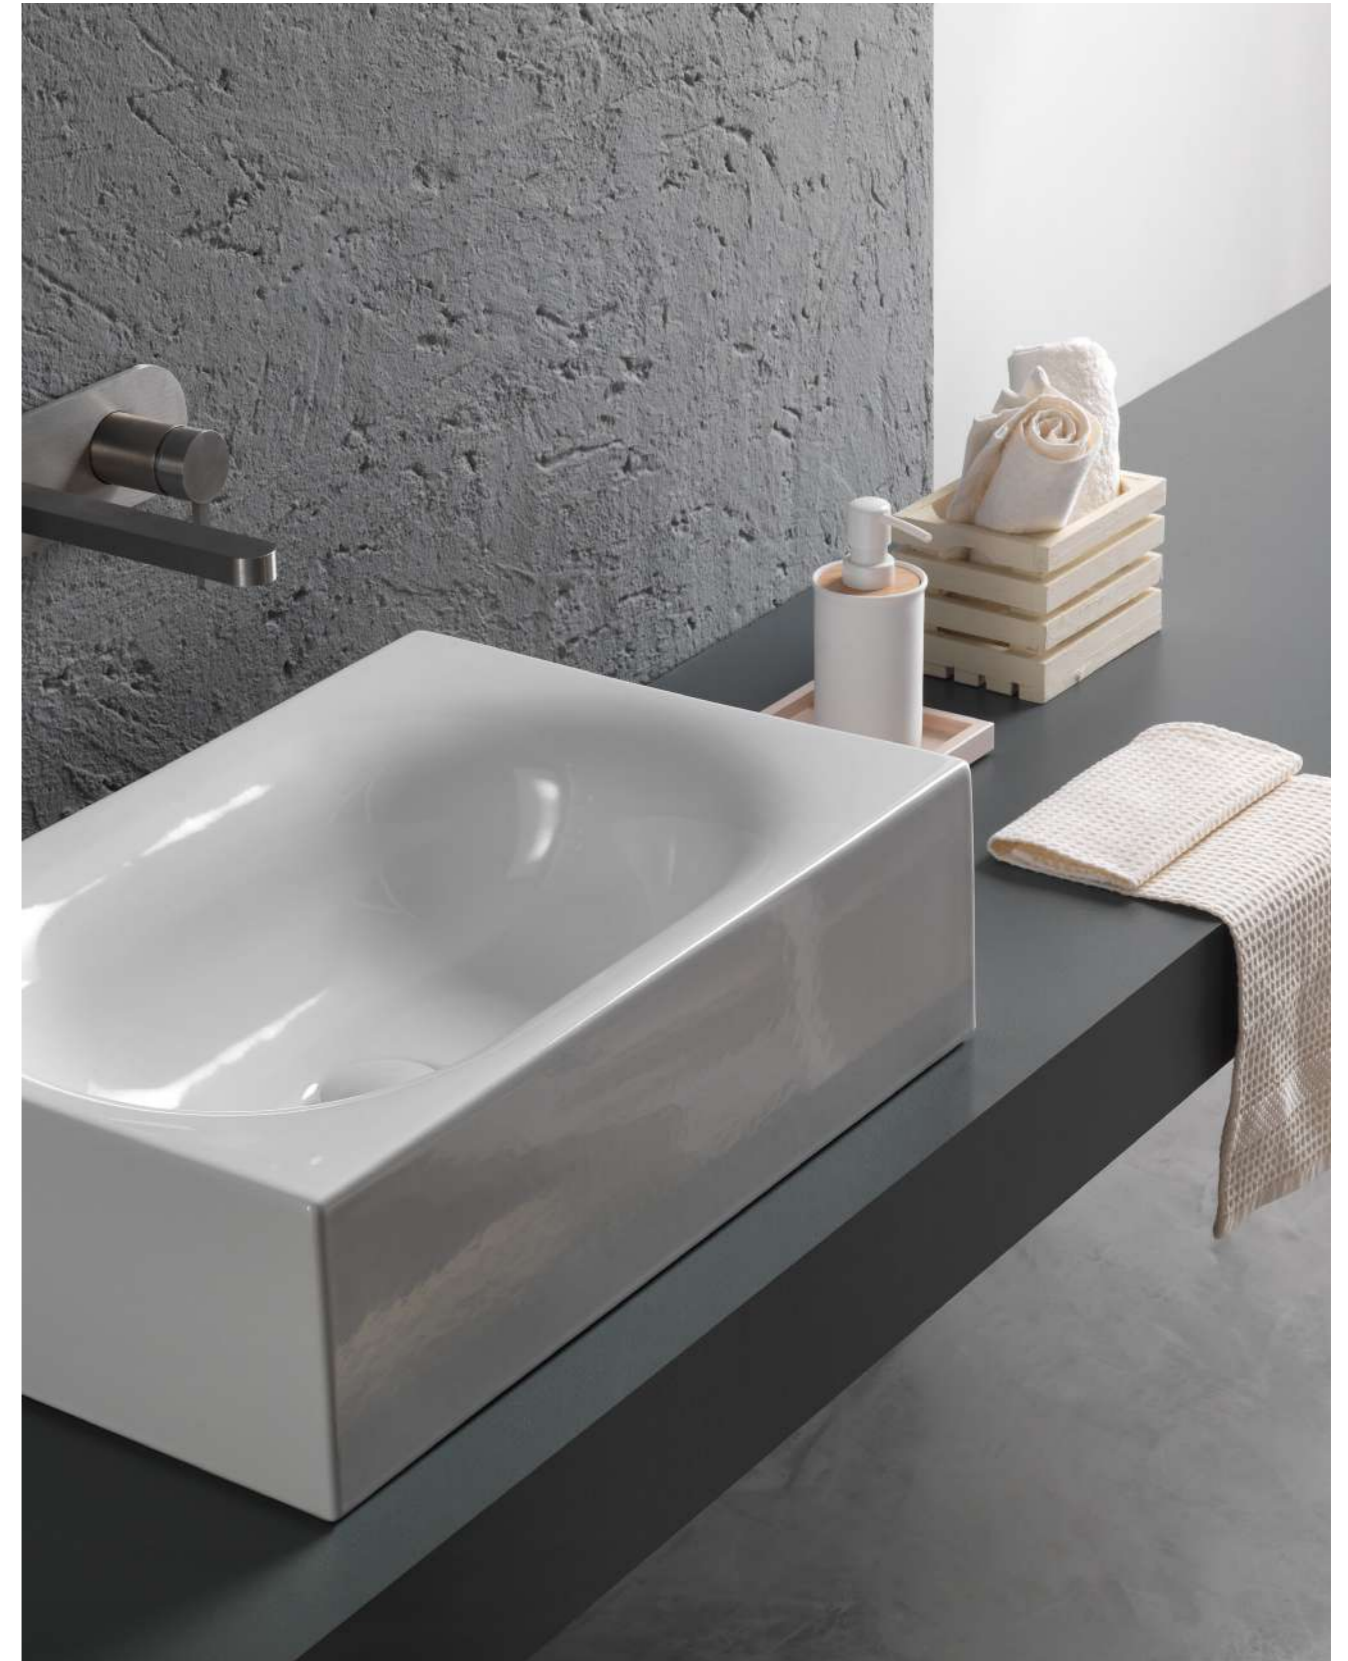

LAVABI D'APPOGGIO

surface-mounted washbasins

FINITURE

finishes

LAVABO VALLEY60
valley washbasin 60