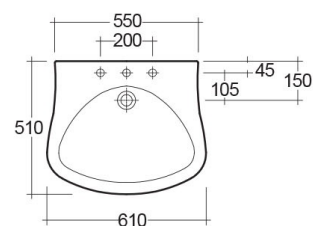

RAK-BELLA DISABLED

Lavabo | Lavamani

RAK
CERAMICS

SCHEDA TECNICA

Suite: RAK-BELLA DISABLED

Tipo: Lavamani

Dimensioni: 610 x 510 mm

Peso: 15 Kg

Colore: bianco alpino

Forma: Rettangolare

Codice

Nome

BEWB00001

BELLA DISABLED WASH BASIN WALL HUNG
61CM

Dimensions: All dimensions in mm. Tolerance of vitreous china & fireclay items: $\pm 5\%$ for below 200mm and $\pm 3\%$ for above 200mm; for all other items tolerance $\pm 1\%$. Note: Due to a continuing development program to improve design and performance, the manufacturer reserves all rights to vary specifications without prior information. Please note accessories are for photographic use only.