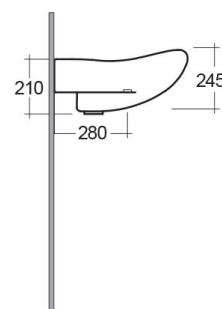

RAK-BELLA DISABLED

Lavabo | Lavamani

RAK
CERAMICS

SCHEDA TECNICA

Suite: RAK-BELLA DISABLED

Tipo: Lavamani

Dimensioni: 610 x 510 mm

Peso: 15 Kg

Colore: bianco alpino

Forma: Rettangolare

Codice

Nome

BEWB00001

BELLA DISABLED WASH BASIN WALL HUNG
61CM

Dimensions: All dimensions in mm. Tolerance of vitreous china & fireclay items: $\pm 5\%$ for below 200mm and $\pm 3\%$ for above 200mm; for all other items tolerance $\pm 1\%$. Note: Due to a continuing development program to improve design and performance, the manufacturer reserves all rights to vary specifications without prior information. Please note accessories are for photographic use only.