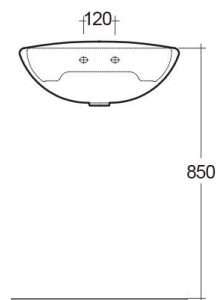

RAK-BELLA DISABLED

Lavabo | Lavamani

RAK
CERAMICS

SCHEDA TECNICA

Suite: RAK-BELLA DISABLED

Tipo: Lavamani

Dimensioni: 610 x 510 mm

Peso: 15 Kg

Colore: bianco alpino

Forma: Rettangolare

Codice

Nome

BEWB00001

BELLA DISABLED WASH BASIN WALL HUNG
61CM

Dimensions: All dimensions in mm. Tolerance of vitreous china & fireclay items: $\pm 5\%$ for below 200mm and $\pm 3\%$ for above 200mm; for all other items tolerance $\pm 1\%$. Note: Due to a continuing development program to improve design and performance, the manufacturer reserves all rights to vary specifications without prior information. Please note accessories are for photographic use only.