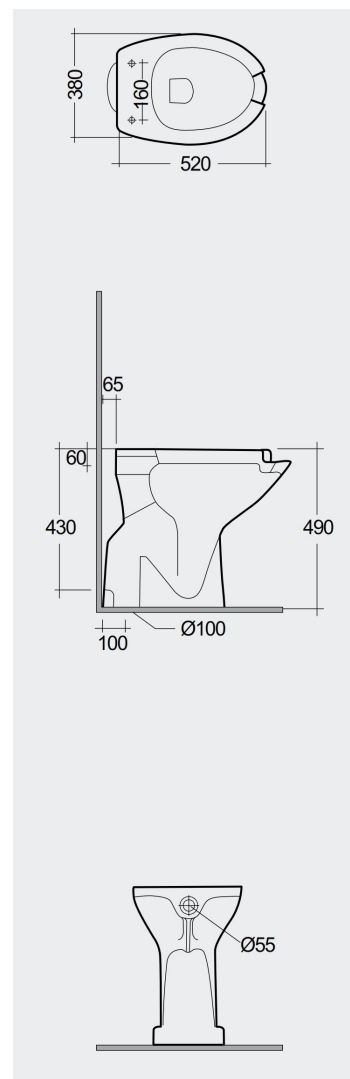

## SCHEMA TECNICA

Suite:	RAK-BELLA DISABLED
Tipo:	Da terra
Dimensioni:	520 x 380 mm
Colore:	bianco alpino
Tipo di scarico:	A terra
Sifone:	Nascosto
Opzioni sedile:	Urea
Forma:	Ovale
Scarico:	Doppio scarico

Codice	Nome
BEWC00003	BELLA DISABLED WATER CLOSET S-TRAP 52CM
BESC00004	UREA SEAT COVER

Dimensions: All dimensions in mm. Tolerance of vitreous china & fireclay items:  $\pm 5\%$  for below 200mm and  $\pm 3\%$  for above 200mm; for all other items tolerance  $\pm 1\%$ . Note: Due to a continuing development program to improve design and performance, the manufacturer reserves all rights to vary specifications without prior information. Please note accessories are for photographic use only.