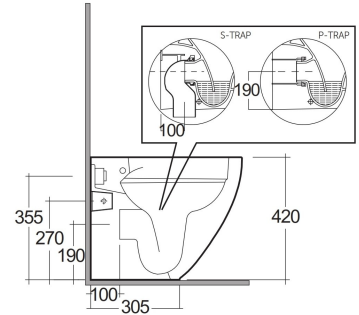

# RAK-DES - DESWC1346AWHA - W/HIDDEN FIXATIONS

Filo Muro | WC

**RAK**  
CERAMICS

## SCHEMA TECNICA

Suite:	RAK-DES
Tipo:	Filo Muro
Dimensioni:	520 x 380 mm
Peso:	27 Kg
Colore:	bianco alpino
Tipo di scarico:	A parete & A terra
Sifone:	Nascosto
Opzioni sedile:	Urea
Forma:	Rotonda
Scarico:	Doppio scarico

Codice	Nome
DESWC1346AWHA	RAK-DES RIMLESS BACK TO WALL WC 52 CM P&S TRAP
DESSC3901WH	RAK-DES SOFT CLOSE UREA SEAT COVER
DESSC3900WH	RAK-DES UREA SEAT COVER

Dimensions: All dimensions in mm. Tolerance of vitreous china & fireclay items:  $\pm 5\%$  for below 200mm and  $\pm 3\%$  for above 200mm; for all other items tolerance  $\pm 1\%$ . Note: Due to a continuing development program to improve design and performance, the manufacturer reserves all rights to vary specifications without prior information. Please note accessories are for photographic use only.