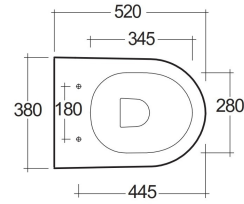

## SCHEMA TECNICA

Suite:	RAK-DES
Tipo:	Filo Muro
Dimensioni:	520 x 380 mm
Peso:	27 Kg
Colore:	bianco alpino
Tipo di scarico:	A parete & A terra
Sifone:	Nascosto
Opzioni sedile:	Urea
Forma:	Rotonda
Scarico:	Doppio scarico

Codice	Nome
DESWC1346AWHA	RAK-DES RIMLESS BACK TO WALL WC 52 CM P&S TRAP
DESSC3901WH	RAK-DES SOFT CLOSE UREA SEAT COVER
DESSC3900WH	RAK-DES UREA SEAT COVER

Dimensions: All dimensions in mm. Tolerance of vitreous china & fireclay items:  $\pm 5\%$  for below 200mm and  $\pm 3\%$  for above 200mm; for all other items tolerance  $\pm 1\%$ . Note: Due to a continuing development program to improve design and performance, the manufacturer reserves all rights to vary specifications without prior information. Please note accessories are for photographic use only.