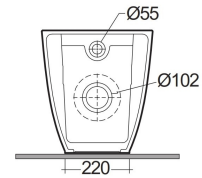

## SCHEMA TECNICA

Suite:	RAK-DES
Tipo:	Filo Muro
Dimensioni:	520 x 380 mm
Peso:	27 Kg
Colore:	bianco alpino
Tipo di scarico:	A parete & A terra
Sifone:	Nascosto
Opzioni sedile:	Urea
Forma:	Rotonda
Scarico:	Doppio scarico

Codice	Nome
DESWC1346AWHA	RAK-DES RIMLESS BACK TO WALL WC 52 CM P&S TRAP
DESSC3901WH	RAK-DES SOFT CLOSE UREA SEAT COVER
DESSC3900WH	RAK-DES UREA SEAT COVER

Dimensions: All dimensions in mm. Tolerance of vitreous china & fireclay items:  $\pm 5\%$  for below 200mm and  $\pm 3\%$  for above 200mm; for all other items tolerance  $\pm 1\%$ . Note: Due to a continuing development program to improve design and performance, the manufacturer reserves all rights to vary specifications without prior information. Please note accessories are for photographic use only.