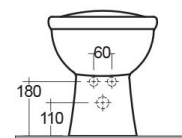

## SCHEMA TECNICA

Suite:	RAK-KARLA
Tipo:	Da terra
Dimensioni:	365 x 580 mm
Peso:	20 Kg
Colore:	bianco alpino

Codice	Nome
KABI00001	KARLA BIDET BACK OPEN 58CM

Dimensions: All dimensions in mm. Tolerance of vitreous china & fireclay items:  $\pm 5\%$  for below 200mm and  $\pm 3\%$  for above 200mm; for all other items tolerance  $\pm 1\%$ . Note: Due to a continuing development program to improve design and performance, the manufacturer reserves all rights to vary specifications without prior information. Please note accessories are for photographic use only.