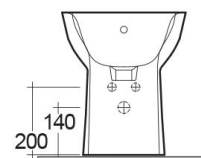

# RAK-MORNING-COMFORT HEIGHT 42CM

### SCHEMA TECNICA

Suite:	RAK-MORNING
Tipo:	Filo Muro
Dimensioni:	365 x 520 mm
Peso:	20 Kg
Colore:	bianco alpino

Codice	Nome
MORBD2015AWHA	MORNING BIDET BACK TO WALL 52CM

Dimensions: All dimensions in mm. Tolerance of vitreous china & fireclay items:  $\pm 5\%$  for below 200mm and  $\pm 3\%$  for above 200mm; for all other items tolerance  $\pm 1\%$ . Note: Due to a continuing development program to improve design and performance, the manufacturer reserves all rights to vary specifications without prior information. Please note accessories are for photographic use only.