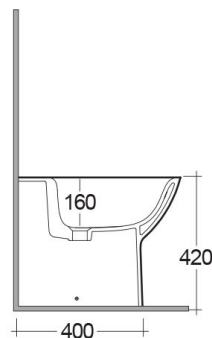

# RAK-MORNING-COMFORT HEIGHT 42CM

### SCHEMA TECNICA

Suite:	RAK-MORNING
Tipo:	Filo Muro
Dimensioni:	365 x 520 mm
Peso:	20 Kg
Colore:	bianco alpino

Codice	Nome
MORBD2015AWHA	MORNING BIDET BACK TO WALL 52CM

Dimensions: All dimensions in mm. Tolerance of vitreous china & fireclay items:  $\pm 5\%$  for below 200mm and  $\pm 3\%$  for above 200mm; for all other items tolerance  $\pm 1\%$ . Note: Due to a continuing development program to improve design and performance, the manufacturer reserves all rights to vary specifications without prior information. Please note accessories are for photographic use only.