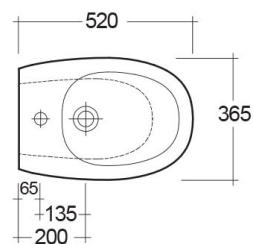

# RAK-MORNING-COMFORT HEIGHT 42CM

### SCHEMA TECNICA

Suite:	RAK-MORNING
Tipo:	Filo Muro
Dimensioni:	365 x 520 mm
Peso:	20 Kg
Colore:	bianco alpino

Codice	Nome
MORBD2015AWHA	MORNING BIDET BACK TO WALL 52CM

Dimensions: All dimensions in mm. Tolerance of vitreous china & fireclay items:  $\pm 5\%$  for below 200mm and  $\pm 3\%$  for above 200mm; for all other items tolerance  $\pm 1\%$ . Note: Due to a continuing development program to improve design and performance, the manufacturer reserves all rights to vary specifications without prior information. Please note accessories are for photographic use only.