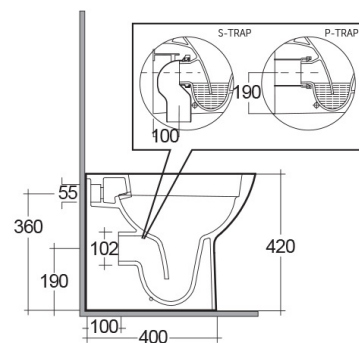

RAK-MORNING-COMFORT HEIGHT 42CM

Filo Muro | WC

RAK
CERAMICS

SCHEMA TECNICA

Suite:	RAK-MORNING
Tipo:	Filo Muro
Dimensioni:	520 x 365 mm
Peso:	24 Kg
Colore:	bianco alpino
Tipo di scarico:	A parete & A terra
Sifone:	Nascosto
Opzioni sedile:	NESSUNA
Forma:	Ovale
Scarico:	Doppio scarico

Codice	Nome
MORSC00001	RAK-Morning Seat Cover

Dimensions: All dimensions in mm. Tolerance of vitreous china & fireclay items: $\pm 5\%$ for below 200mm and $\pm 3\%$ for above 200mm; for all other items tolerance $\pm 1\%$. Note: Due to a continuing development program to improve design and performance, the manufacturer reserves all rights to vary specifications without prior information. Please note accessories are for photographic use only.