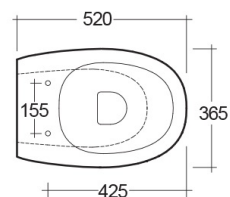

RAK-MORNING-COMFORT HEIGHT 42CM

Filo Muro | WC

RAK
CERAMICS

SCHEMA TECNICA

Suite:	RAK-MORNING
Tipo:	Filo Muro
Dimensioni:	520 x 365 mm
Peso:	24 Kg
Colore:	bianco alpino
Tipo di scarico:	A parete & A terra
Sifone:	Nascosto
Opzioni sedile:	NESSUNA
Forma:	Ovale
Scarico:	Doppio scarico

Codice	Nome
MORSC00001	RAK-Morning Seat Cover

Dimensions: All dimensions in mm. Tolerance of vitreous china & fireclay items: $\pm 5\%$ for below 200mm and $\pm 3\%$ for above 200mm; for all other items tolerance $\pm 1\%$. Note: Due to a continuing development program to improve design and performance, the manufacturer reserves all rights to vary specifications without prior information. Please note accessories are for photographic use only.