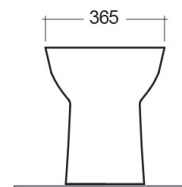

RAK-MORNING-COMFORT HEIGHT 42CM

Filo Muro | WC

RAK
CERAMICS

SCHEMA TECNICA

Suite:	RAK-MORNING
Tipo:	Filo Muro
Dimensioni:	520 x 365 mm
Peso:	24 Kg
Colore:	bianco alpino
Tipo di scarico:	A parete & A terra
Sifone:	Nascosto
Opzioni sedile:	NESSUNA
Forma:	Ovale
Scarico:	Doppio scarico

Codice	Nome
MORSC00001	RAK-Morning Seat Cover

Dimensions: All dimensions in mm. Tolerance of vitreous china & fireclay items: $\pm 5\%$ for below 200mm and $\pm 3\%$ for above 200mm; for all other items tolerance $\pm 1\%$. Note: Due to a continuing development program to improve design and performance, the manufacturer reserves all rights to vary specifications without prior information. Please note accessories are for photographic use only.