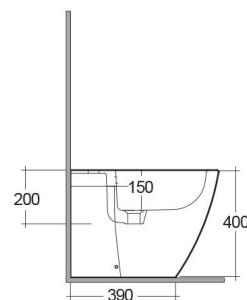

### SCHEDA TECNICA

Tipo:	Filo Muro
Dimensioni:	345 x 550 mm
Peso:	23 Kg
Colore:	bianco alpino
<b>Codice</b>	<b>Nome</b>
CY14AWHA	CAROLINE BIDET BACK TO WALL 55CM

Dimensions: All dimensions in mm. Tolerance of vitreous china & fireclay items:  $\pm 5\%$  for below 200mm and  $\pm 3\%$  for above 200mm; for all other items tolerance  $\pm 1\%$ . Note: Due to a continuing development program to improve design and performance, the manufacturer reserves all rights to vary specifications without prior information. Please note accessories are for photographic use only.