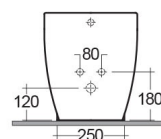

### SCHEDA TECNICA

Tipo:	Filo Muro
Dimensioni:	345 x 550 mm
Peso:	23 Kg
Colore:	bianco alpino
<b>Codice</b>	<b>Nome</b>
CY14AWHA	CAROLINE BIDET BACK TO WALL 55CM

Dimensions: All dimensions in mm. Tolerance of vitreous china & fireclay items:  $\pm 5\%$  for below 200mm and  $\pm 3\%$  for above 200mm; for all other items tolerance  $\pm 1\%$ . Note: Due to a continuing development program to improve design and performance, the manufacturer reserves all rights to vary specifications without prior information. Please note accessories are for photographic use only.