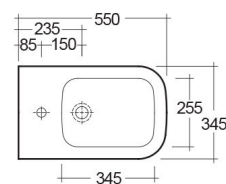

### SCHEDA TECNICA

Tipo:	Filo Muro
Dimensioni:	345 x 550 mm
Peso:	23 Kg
Colore:	bianco alpino
<b>Codice</b>	<b>Nome</b>
CY14AWHA	CAROLINE BIDET BACK TO WALL 55CM

Dimensions: All dimensions in mm. Tolerance of vitreous china & fireclay items:  $\pm 5\%$  for below 200mm and  $\pm 3\%$  for above 200mm; for all other items tolerance  $\pm 1\%$ . Note: Due to a continuing development program to improve design and performance, the manufacturer reserves all rights to vary specifications without prior information. Please note accessories are for photographic use only.